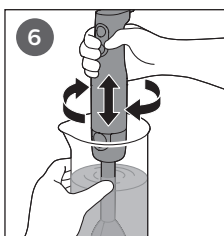

HR2546

HR2543
HR2545