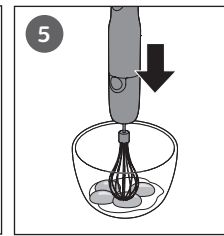

HR2546

HR2543
HR2545