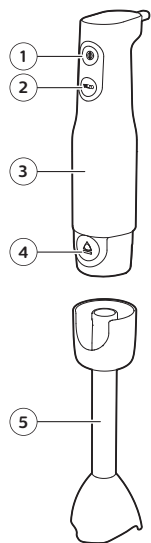

PHILIPS

HR2541, HR2542
HR2543, HR2545
HR2546

HR2541
HR2542
HR2543
HR2545

HR2545
HR2546

HR2542
HR2543

HR2543
HR2545

HR2546

HR2543
HR2545

HR2546

		Kg (MAX)	Time	Mode
		100-200 g	30 sec	TURBO
		100-400 ml	60 sec	⓪
		100-500 ml	60 sec	⓪
		100-500 ml	60 sec	⓪
		250 ml	70-90 sec	TURBO
		4 x	120 sec	TURBO
		250 ml	70-90 sec.	TURBO
		4 x	2 min.	TURBO
		750 g	3 min.	TURBO
		750 g	2 min.	⓪

	Faucet	Water tap	Water splash
	✗	✗	✓
	✓	✗	✓
	✗	✗	✓
	✓	✓	✓
	✗	✗	✓
	✓	✓	✓
	✓	✓	✓
	✓	✓	✓
	✓	✓	✓

		Kg (MAX)	Time	Mode	
		100 g	5 x 1 sec.	⓪	
		120 g	5 sec.	TURBO	
		20 g	5 x 1 sec.	⓪	
		100 g	20 sec.	TURBO	
		200 g	5 x 1 sec.	⓪	
		200 g	10 sec.	TURBO	
		30 g	5 x 1 sec.	⓪	
		200 g	30 sec.	TURBO	
		100 g	20 sec.	TURBO	
		80 g	30 sec.	TURBO	