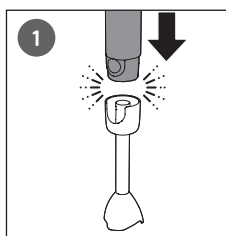

HR2546

HR2543
HR2545