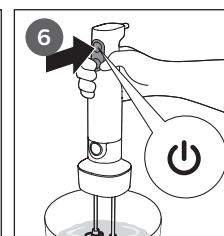

PHILIPS

HR2541, HR2542
HR2543, HR2545
HR2546

HR2541
HR2542
HR2543
HR2545

HR2545
HR2546

HR2542
HR2543

HR2543
HR2545

HR2546

HR2543
HR2545

HR2546