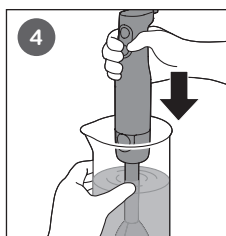

HR2546

HR2543
HR2545