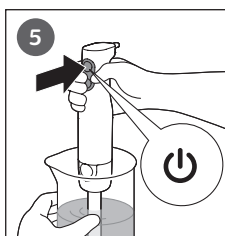

HR2546

HR2543
HR2545