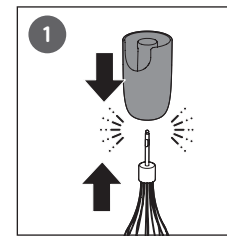

HR2546

HR2543
HR2545