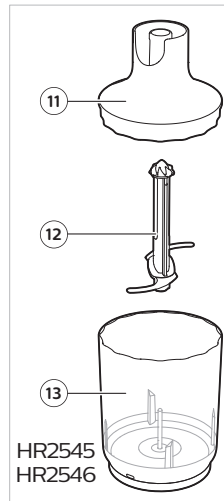

PHILIPS

HR2541, HR2542
HR2543, HR2545
HR2546

HR2541
HR2542
HR2543
HR2545

HR2545
HR2546

HR2542
HR2543

HR2543
HR2545

HR2546

HR2543
HR2545

HR2546

		Kg (MAX)	Time	Mode
		100-200 g	30 sec	TURBO
		100-400 ml	60 sec	⓪
		100-500 ml	60 sec	⓪
		100-500 ml	60 sec	⓪
		250 ml	70-90 sec	TURBO
		4 x	120 sec	TURBO
		250 ml	70-90 sec.	TURBO
		4 x	2 min.	TURBO
		750 g	3 min.	TURBO
		750 g	2 min.	⓪

	Faucet	Water tap	Water splash
	✗	✗	✓
	✓	✗	✓
	✗	✗	✓
	✓	✓	✓
	✗	✗	✓
	✓	✓	✓
	✓	✓	✓
	✓	✓	✓
	✓	✓	✓

		Kg (MAX)	Time	Mode	
		100 g	5 x 1 sec.	⓪	
		120 g	5 sec.	TURBO	
		20 g	5 x 1 sec.	⓪	
		100 g	20 sec.	TURBO	
		200 g	5 x 1 sec.	⓪	
		200 g	10 sec.	TURBO	
		30 g	5 x 1 sec.	⓪	
		200 g	30 sec.	TURBO	
		100 g	20 sec.	TURBO	
		80 g	30 sec.	TURBO	