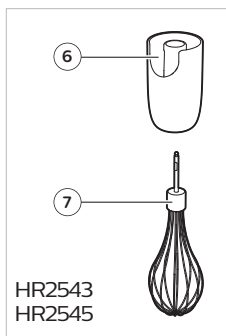

PHILIPS

HR2541, HR2542
HR2543, HR2545
HR2546

HR2541
HR2542
HR2543
HR2545

HR2545
HR2546

HR2542
HR2543

HR2543
HR2545

HR2546

HR2543
HR2545

	Faucet	Water tap	Water splash
	✗	✗	✓
	✓	✗	✓
	✗	✗	✓
	✓	✓	✓
	✗	✗	✓
	✓	✓	✓
	✓	✓	✓
	✓	✓	✓
	✓	✓	✓

		Kg (MAX)	Time	Mode	
		100 g	5 x 1 sec.	⓪	
		120 g	5 sec.	TURBO	
		20 g	5 x 1 sec.	⓪	
		100 g	20 sec.	TURBO	
		200 g	5 x 1 sec.	⓪	
		200 g	10 sec.	TURBO	
		30 g	5 x 1 sec.	⓪	
		200 g	30 sec.	TURBO	
		100 g	20 sec.	TURBO	
		80 g	30 sec.	TURBO	