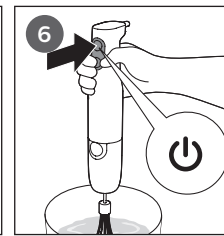

HR2546

HR2543
HR2545