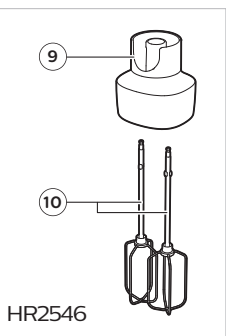

PHILIPS

HR2541, HR2542
HR2543, HR2545
HR2546

HR2541
HR2542
HR2543
HR2545

HR2545
HR2546

HR2542
HR2543

HR2543
HR2545

HR2546

HR2543
HR2545

	Faucet	Water tap	Water splash
	✗	✗	✓
	✓	✗	✓
	✗	✗	✓
	✓	✓	✓
	✗	✗	✓
	✓	✓	✓
	✓	✓	✓
	✓	✓	✓
	✓	✓	✓

		Kg (MAX)	Time	Mode	
		100 g	5 x 1 sec.	⓪	
		120 g	5 sec.	TURBO	
		20 g	5 x 1 sec.	⓪	
		100 g	20 sec.	TURBO	
		200 g	5 x 1 sec.	⓪	
		200 g	10 sec.	TURBO	
		30 g	5 x 1 sec.	⓪	
		200 g	30 sec.	TURBO	
		100 g	20 sec.	TURBO	
		80 g	30 sec.	TURBO	