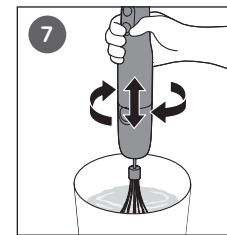

HR2546

HR2543
HR2545