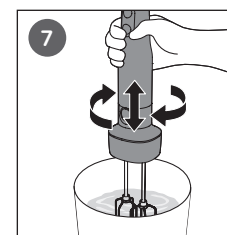

PHILIPS

HR2541, HR2542
HR2543, HR2545
HR2546

HR2541
HR2542
HR2543
HR2545

HR2545
HR2546

HR2542
HR2543

HR2543
HR2545

HR2546

HR2543
HR2545

HR2546