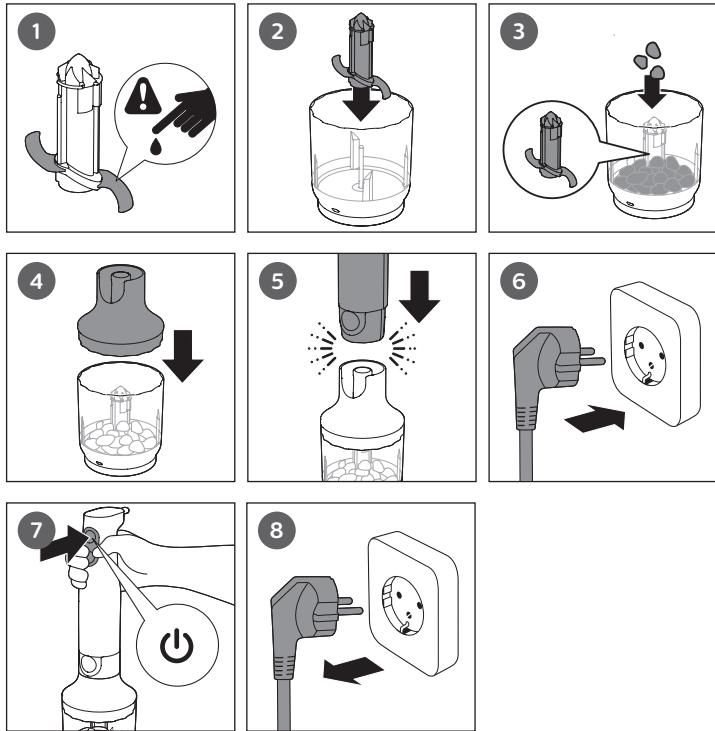

Kg (MAX)	Time	Mode
		100-200 g	30 sec	TURBO
		100-400 ml	60 sec	⓪
		100-500 ml	60 sec	⓪
		100-500 ml	60 sec	⓪
		250 ml	70-90 sec	TURBO
		4 x	120 sec	TURBO
		250 ml	70-90 sec.	TURBO
		4 x	2 min.	TURBO
		750 g	3 min.	TURBO
		750 g	2 min.	⓪

	Faucet	Water tap	Water splash
	✗	✗	✓
	✓	✗	✓
	✗	✗	✓
	✓	✓	✓
	✗	✗	✓
	✓	✓	✓
	✓	✓	✓
	✓	✓	✓
	✓	✓	✓

		Kg (MAX)	Time	Mode	
		100 g	5 x 1 sec.	⓪	
		120 g	5 sec.	TURBO	
		20 g	5 x 1 sec.	⓪	
		100 g	20 sec.	TURBO	
		200 g	5 x 1 sec.	⓪	
		200 g	10 sec.	TURBO	
		30 g	5 x 1 sec.	⓪	
		200 g	30 sec.	TURBO	
		100 g	20 sec.	TURBO	
		80 g	30 sec.	TURBO