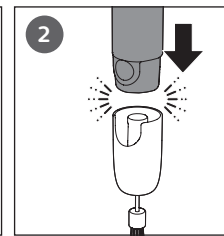

HR2546

HR2543
HR2545