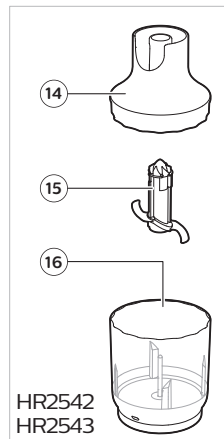

PHILIPS

HR2541, HR2542
HR2543, HR2545
HR2546

HR2541
HR2542
HR2543
HR2545

HR2545
HR2546

HR2542
HR2543

HR2543
HR2545

HR2546

HR2543
HR2545

HR2546

		Kg (MAX)	Time	Mode
		100-200 g	30 sec	TURBO
		100-400 ml	60 sec	⓪
		100-500 ml	60 sec	⓪
		100-500 ml	60 sec	⓪
		250 ml	70-90 sec	TURBO
		4 x	120 sec	TURBO
		250 ml	70-90 sec.	TURBO
		4 x	2 min.	TURBO
		750 g	3 min.	TURBO
		750 g	2 min.	⓪

	Faucet	Water tap	Water splash
	✗	✗	✓
	✓	✗	✓
	✗	✗	✓
	✓	✓	✓
	✗	✗	✓
	✓	✓	✓
	✓	✓	✓
	✓	✓	✓
	✓	✓	✓

		Kg (MAX)	Time	Mode	
		100 g	5 x 1 sec.	⓪	
		120 g	5 sec.	TURBO	
		20 g	5 x 1 sec.	⓪	
		100 g	20 sec.	TURBO	
		200 g	5 x 1 sec.	⓪	
		200 g	10 sec.	TURBO	
		30 g	5 x 1 sec.	⓪	
		200 g	30 sec.	TURBO	
		100 g	20 sec.	TURBO	
		80 g	30 sec.	TURBO	