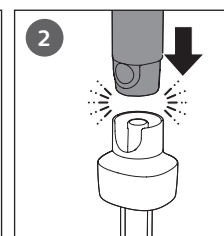

PHILIPS

HR2541, HR2542
HR2543, HR2545
HR2546

HR2541
HR2542
HR2543
HR2545

HR2545
HR2546

HR2542
HR2543

HR2543
HR2545

HR2546

HR2543
HR2545

HR2546