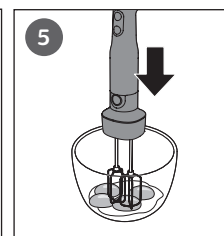

PHILIPS

HR2541, HR2542
HR2543, HR2545
HR2546

HR2541
HR2542
HR2543
HR2545

HR2545
HR2546

HR2542
HR2543

HR2543
HR2545

HR2546

HR2543
HR2545

HR2546